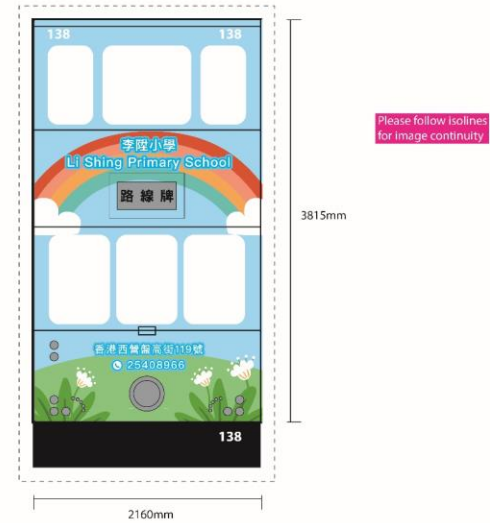

Type 6 Iconic Tramcar

update on 14Mar2024

Scale 1:10

pedestrian side

rear

driver / off side

front

- Visual can be placed on Green area
- Blocked Areas To avoid important message in grey color
- Bleeding Areas