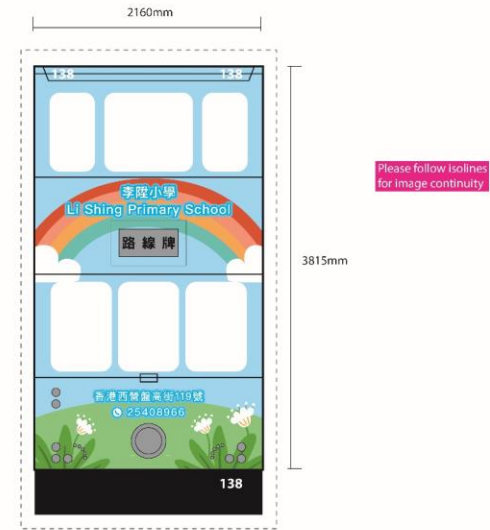

Type 6 Iconic Tramcar

update on 14Mar2024

Scale 1:10

pedestrian side

rear

driver / off side

front

- Visual can be placed on Green area
- Blocked Areas To avoid important message in grey color
- Bleeding Areas